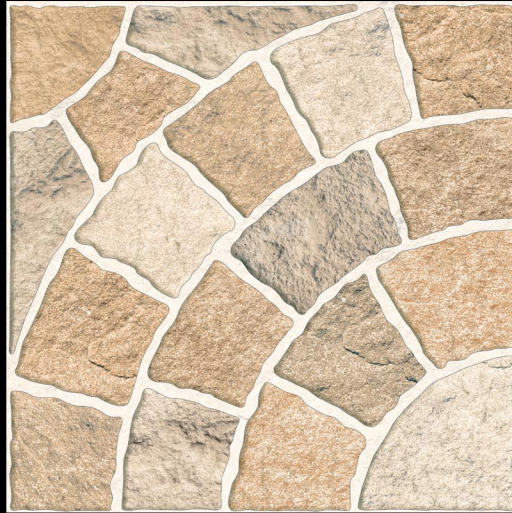

400 X 400 MM
PARKING TILE

■ PLAIN ■ PUNCH

SUNBRIGHT
CERAMIC PVT. LTD.

■ 2801

400 X 400 MM
PARKING TILE

■ PLAIN ■ PUNCH

SUNBRIGHT
CERAMIC PVT. LTD.

■ 2901